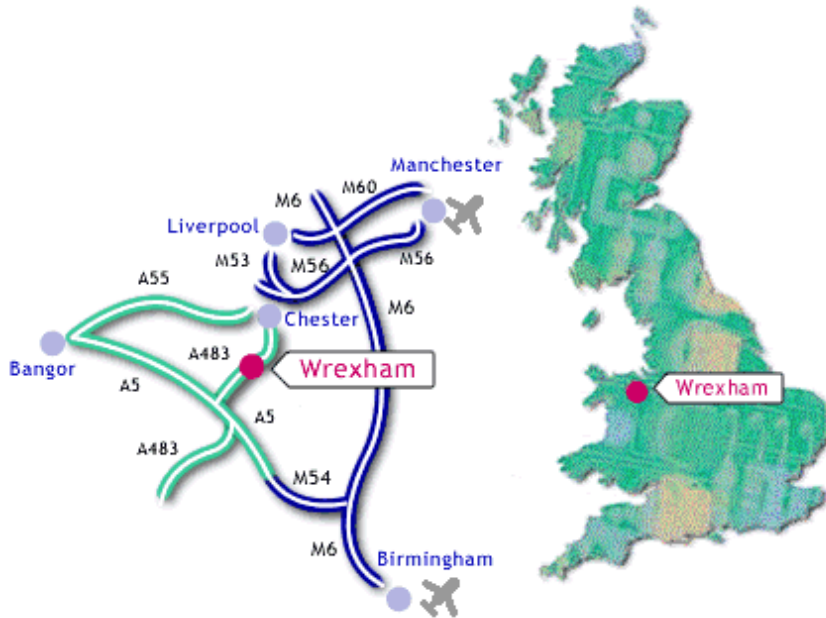

Welcome to Advance Park [DOWNLOADABLE pdf version of this page](#)