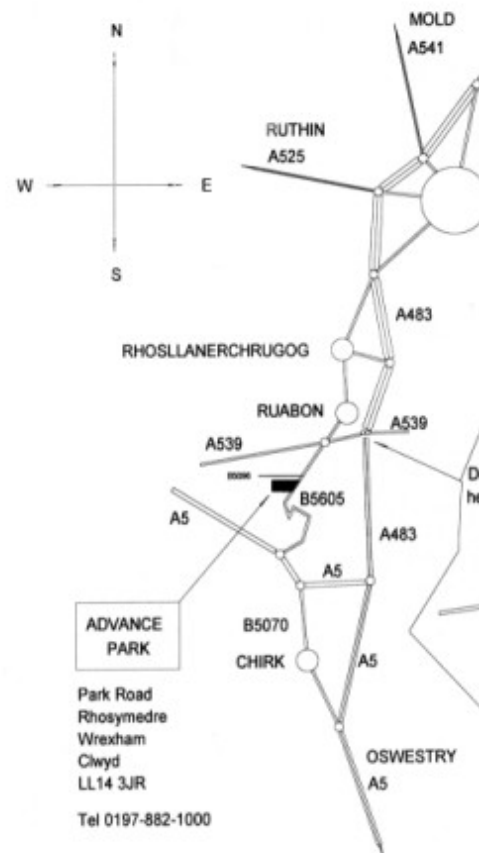

Welcome to Advance Park [DOWNLOADABLE pdf version of this page](#)